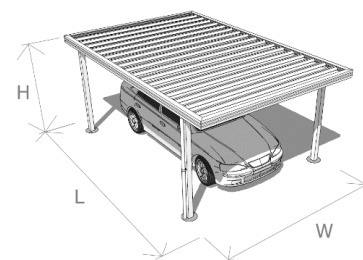

## SPECIFICATIONS:

Single Carport is classified as a carport up to 3.6m wide x any length

**Zinc Roof, Gutters, Fascia's – Zinc, Posts**

**Colour Trim** Gutter, Fascia and Posts Colouredsteel, Roof – Zinc

**Coloured Steel Roof, Gutters, Fascia's, Posts – All Colouredsteel**

MODEL	CARPORT	ZINC	COLOURED TRIM	COLOURED STEEL	POSTS/SIDE
	Length x Width	All Zinc	Colouredsteel Fascia, Posts & Gutters, Zinc Roof Sheets	Colours Available are Shown	1.1
<b>SC4830</b>	4850 x 3000	\$1,792	\$2,094	\$2,531	2
<b>SC4836</b>	4850 x 3600	\$1,890	\$2,200	\$2,728	2
<b>SC5430</b>	5450 x 3000	\$1,867	\$2,182	\$2,674	2
<b>SC5436</b>	5450 x 3600	\$1,997	\$2,320	\$2,914	2
<b>SC6030</b>	6050 x 3000	\$1,961	\$2,286	\$2,836	2
<b>SC6036</b>	6050 x 3600	\$2,145	\$2,442	\$3,102	2
<b>SC7230</b>	7250 x 3000	\$2,346	\$2,760	\$3,418	3
<b>SC7236</b>	7250 x 3600	\$2,514	\$2,940	\$3,731	3
<b>DC6060</b>	6050 x 6000	\$4,170	\$4,699	\$5,872	3
<b>DC7260</b>	7250 x 6000	\$4,954	\$5,586	\$6,913	4

Black

Ironsand

Grey Friars

Titania

Zinc

Clearance distance between posts is 360mm less than width dimensions, Standard Height is 2.1m clearance under gutters. Maximum overhang of gutters over post is 850mm for single carports and 550mm for double carports. Maximum span between posts down the length of the carport is 4.2m for a single carport and 2.4m for a double carport.